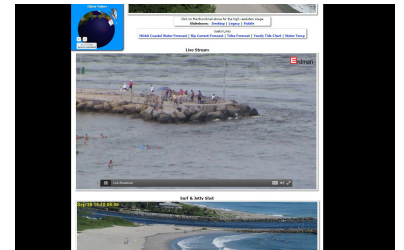

Introducing the Vision Recon. Want to show off your popular beach destination? Have a new marquee construction project you want to promote to prospective clients? This is the perfect

live webcam to bring any scene to life on the internet. The housing is outdoor ready utilizing an impact resistant polycarbonate enclosure that is impervious to water penetration.

ROGERS PLACE LIVE VIEW - SKY CAMERA

Beach

Wildlife, and Weather

One or more streaming cameras on AC or Solar Power

Server ingests streams from camera

Erdman Server Platform

Server Broadcasts video to any number of users