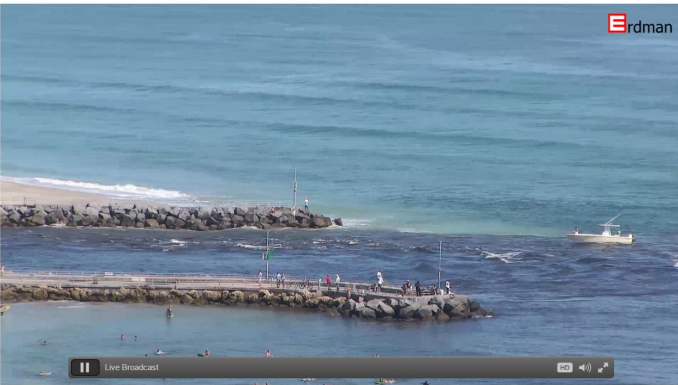

Introducing the Vision Recon. Want to show off your popular beach destination? Have a new marquee construction project you want to promote to prospective clients? This is the perfect

live webcam to bring any scene to life on the internet. The housing is outdoor ready utilizing an impact resistant polycarbonate enclosure that is impervious to water penetration.

Erdman Vision Systems are suitable for a wide range of applications, including construction site monitoring & documentation, promotional, beach, wildlife, weather and venue promotion.

Construction

Promotional

ROGERS PLACE LIVE VIEW - SKY CAMERA

Beach

Wildlife, and Weather

One or more streaming cameras on AC or Solar Power

Server ingests streams from camera

Erdman Server Platform

Server Broadcasts video to any number of users