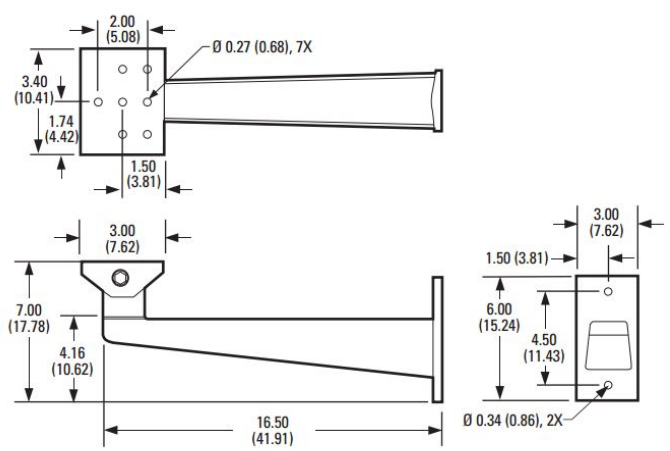

## Technical Specifications - Vision Scout

Overall System Spec	
Housing	Dim: 20.8”(L) x 7.5”(W) x 5.9”(H) Material: UV stable polycarbonate Weatherproofing: IP68 rated Color: White <b>Upgrades:</b> Cold weather package adds a heater/blower and foam insulation (see below)
Mount	Aluminum Pole, Wall, or Parapet <b>Upgrades:</b> Heavy duty mount available non-penetrating roof mounts available (see below)
Power Input	100-240v AC input @ 0.25A 3 prong plug with 8ft cord <b>Upgrades:</b> Solar power kits available (system can be powered by 12v regulated DC input)
Internet	100Mbit Ethernet port <b>Upgrades:</b> WiFi point-to-point kits available WiFi client kits available

Canon VB-H730F Specs	
Video Size	Video size - 1920 x 1080 pixels
Sensor Format	Video Sensor Format - 1/3 Type CMOS
Video Aspect Ratio	Video aspect ratio - 16:9
Zoom	3x
Horizontal Viewing Angle	Horizontal View Angle - 112.6° - 36.7°
Vertical Viewing Angle	Vertical View Angle - 60.8° - 20.6°
Auto Features	Auto Focus & Auto Exposure
Filters	Auto IR Cut filter
Video Codec	Video Format - H.264
Ports	100Mbit Ethernet port 3.5mm Mono Audio Input <b>Upgrades:</b> add a microphone input to add audio to your video feed
Power	Ultra low power consumption at only 7.0W

# Drawings and Dimensions

## Camera housing

Standard camera pole mount

Standard wall mount

NOTE: VALUES IN PARENTHESES ARE CENTIMETERS; ALL OTHERS ARE INCHES.

Heavy Duty Mount Upgrade

Adjustable Head  
- Used with Pole, Wall and Pedestal