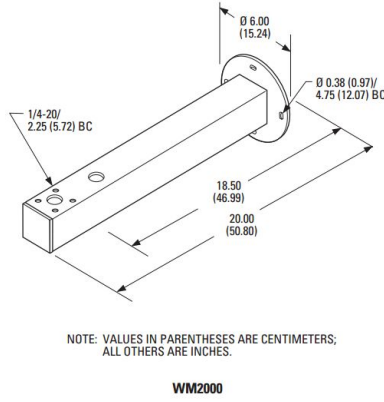

Heavy Duty Mount Upgrade

Adjustable Head
- Used with Pole, Wall and Pedestal

Wall mount
- Used with Pole and Wall

Pole Adaptor
- Used with Pole only