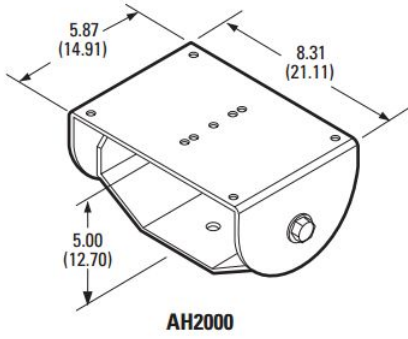

Heavy Duty Mount Upgrade

Adjustable Head
- Used with Pole, Wall and Pedestal

Wall mount
- Used with Pole and Wall

Pole Adaptor
- Used with Pole only