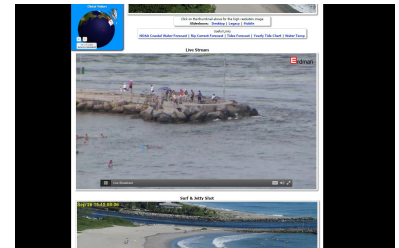

## Beach

## Wildlife, and Weather

One or more streaming cameras on AC or Solar Power

Server ingests streams from camera

Erdman Server Platform

Server Broadcasts video to any number of users

Embed the stream on your site for your viewers, or view on Erdmans HTML5 desktop and mobile slideshows