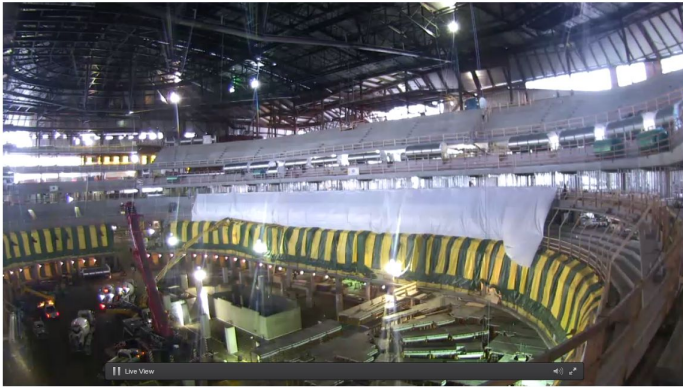

Robust, Streaming Systems for any purpose

Vision Scout Systems are suitable for a wide range of applications, including construction site monitoring & documentation, promotional, beach, wildlife, weather and venue promotion.

Construction