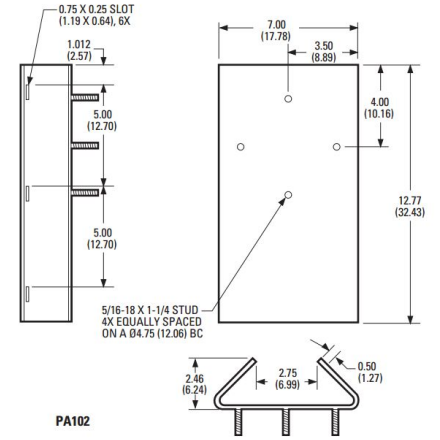

Heavy Duty Mount Upgrade

Adjustable Head
- Used with Pole, Wall and Pedestal

Wall mount
- Used with Pole and Wall

Pole Adaptor
- Used with Pole only