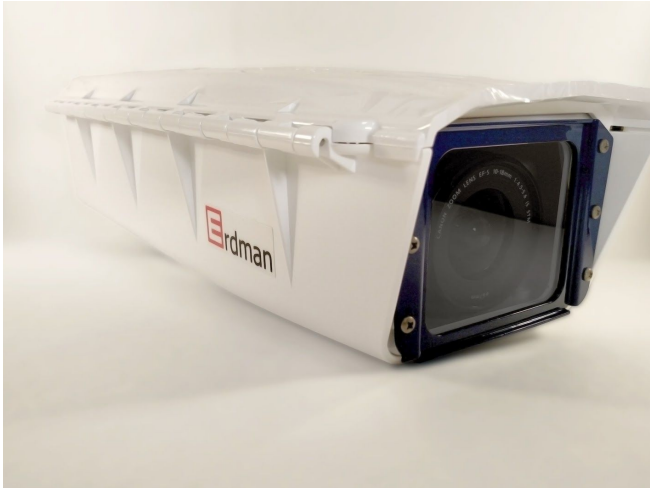

## 1080p Fixed Streaming Webcam

Stream your location in amazing 1080p  
 Ready to plug into any broadband using 100Mbit Ethernet  
 112° Canon lens gives a superior wide angle view of any scene allowing spectacular coverage of any site from any location  
 IP68 rated all-weather enclosure

housing is outdoor ready utilizing an impact resistant polycarbonate enclosure that is impervious to water penetration.

Canon's VB-H730F Fixed Box Network Camera is a high quality video streaming camera thanks to the outstanding Genuine Canon 112.6° wide angle lens. It features aspherical lens elements and multilayer coatings - the kind of exceptional optical technologies you would expect in a Canon lens. With a 2.1 Megapixel Resolution (1920 x 1080), advanced DIGIC DV III Image Processor and powerful DIGIC NET II Processor, the VB-H730F brings sharp, clear images in a 1080p quality stream.

### Canon VB-H730F Features

Superior 112° Wide Angle Canon Optics

Smart Shade Control and Auto Gain Control Limit

2.1 Megapixel (Native 1920 x 1080 Full HD Resolution)

Superb Low Light Performance

Advanced DIGIC DV III Image Processor Helps Maximize Image Quality and Minimize Power Consumption

## Technical Specifications - Vision Scout

Overall System Spec	
Housing	Dim: 20.8”(L) x 7.5”(W) x 5.9”(H) Material: UV stable polycarbonate Weatherproofing: IP68 rated Color: White <b>Upgrades:</b> Cold weather package adds a heater/blower and foam insulation (see below)
Mount	Aluminum Pole, Wall, or Parapet <b>Upgrades:</b> Heavy duty mount available non-penetrating roof mounts available (see below)
Power Input	100-240v AC input @ 0.25A 3 prong plug with 8ft cord <b>Upgrades:</b> Solar power kits available (system can be powered by 12v regulated DC input)
Internet	100Mbit Ethernet port <b>Upgrades:</b> WiFi point-to-point kits available WiFi client kits available