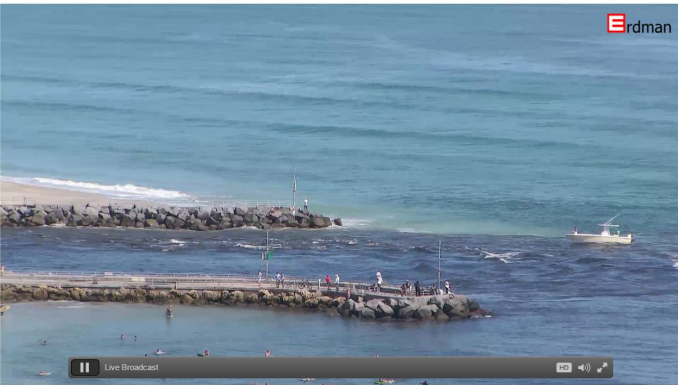

## Promotional

ROGERS PLACE LIVE VIEW - SKY CAMERA

## Beach