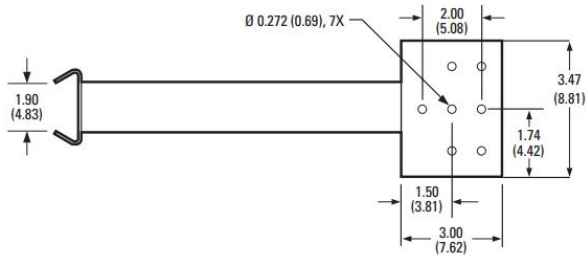

NOTE: VALUES IN PARENTHESES ARE CENTIMETERS; ALL OTHERS ARE INCHES.