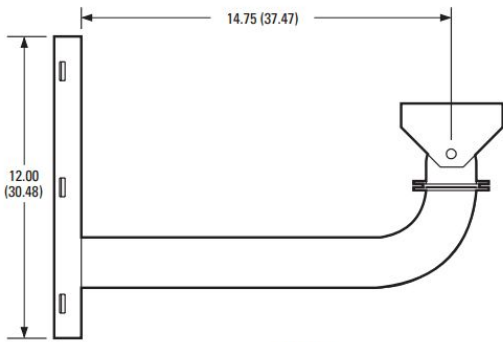

Canon VB-H730F Specs	
Video Size	Video size - 1920 x 1080 pixels
Sensor Format	Video Sensor Format - 1/3 Type CMOS
Video Aspect Ratio	Video aspect ratio - 16:9
Zoom	3x
Horizontal Viewing Angle	Horizontal View Angle - 112.6° - 36.7°
Vertical Viewing Angle	Vertical View Angle - 60.8° - 20.6°
Auto Features	Auto Focus & Auto Exposure
Filters	Auto IR Cut filter
Video Codec	Video Format - H.264
Ports	100Mbit Ethernet port 3.5mm Mono Audio Input <b>Upgrades:</b> add a microphone input to add audio to your video feed
Power	Ultra low power consumption at only 7.0W

# Drawings and Dimensions

## Camera housing

Standard camera pole mount

Standard wall mount

NOTE: VALUES IN PARENTHESES ARE CENTIMETERS; ALL OTHERS ARE INCHES.

Heavy Duty Mount Upgrade

Adjustable Head  
- Used with Pole, Wall and Pedestal