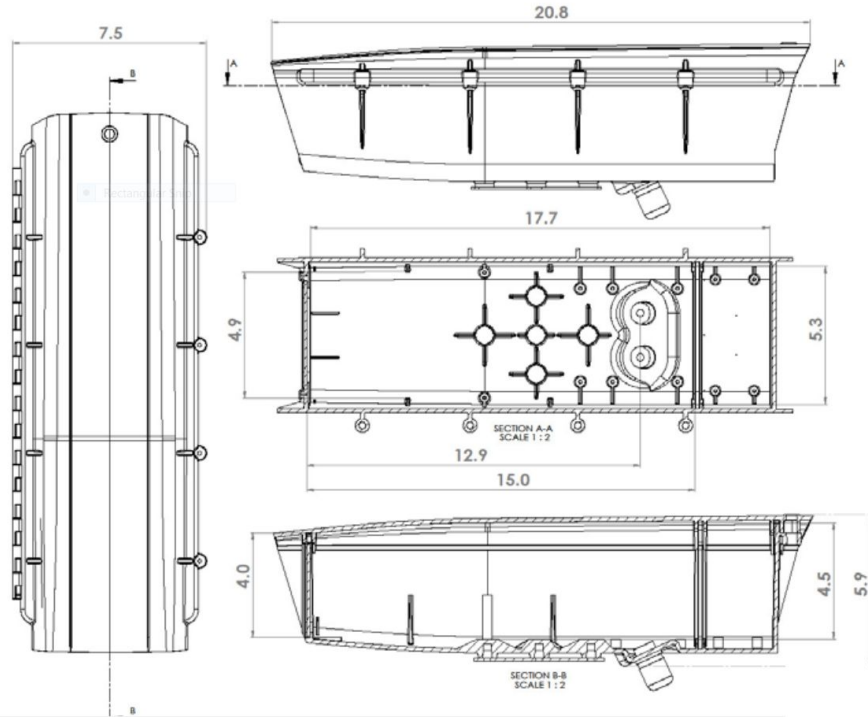

Drawings and Dimensions

Camera housing

Standard camera pole mount

Standard wall mount