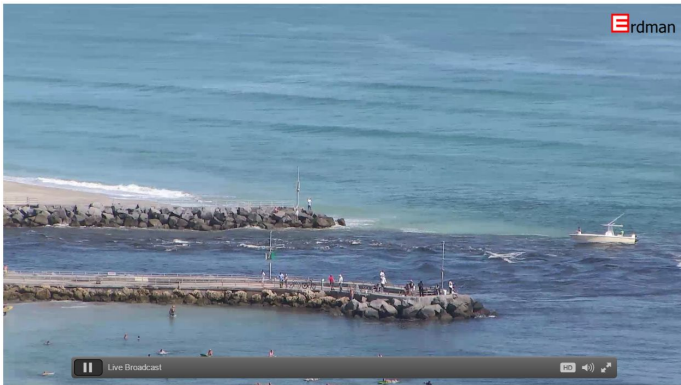

Introducing the Vision Vue. Want to show off your popular beach destination? Have a new marquee construction project you want to promote to prospective clients? This is the perfect live

webcam to bring any scene to life on the internet. The housing is outdoor ready utilizing an impact resistant polycarbonate enclosure that is impervious to water penetration.

Erdman Vision Systems are suitable for a wide range of applications, including construction site monitoring & documentation, promotional, beach, wildlife, weather and venue promotion.

Construction

Promotional

ROGERS PLACE LIVE VIEW - SKY CAMERA

Beach

Wildlife, and Weather

One or more streaming cameras on AC or Solar Power

Server ingests streams from camera

Erdman Server Platform

Server Broadcasts video to any number of users