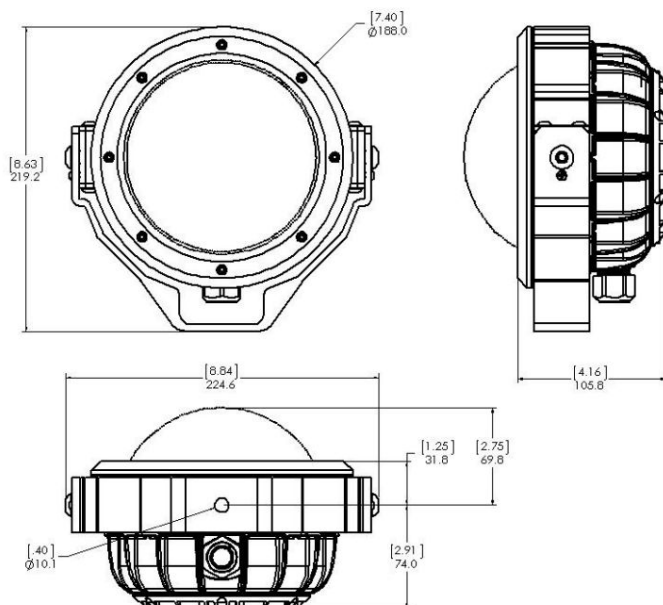

Embed the stream on your site for your viewers, or view on Erdmans HTML5 desktop and mobile slideshows

Technical Specifications - Vision Vue

Overall System Spec	
Housing	Dim: 8.63"(L) x 8.84"(W) x 5.56"(H) Material: UV stable polycarbonate with anodized aluminum cover Weatherproofing: IP68 rated Color: Beige on Black Upgrades: Cold weather package adds a heater/blower and foam insulation (see below)
Mount	Aluminum Pole, Wall, or Parapet Upgrades: non-penetrating roof mounts available (see below)
Power Input	100-240v AC input @ 0.25A 3 prong plug with 8ft cord Upgrades: Solar power kits available (system can be powered by 12v regulated DC input)
Internet	100Mbit Ethernet port Upgrades: WiFi point-to-point kits available WiFi client kits available Cellular Data modems and plans are available

Camera Specs	
Video Size	Video size - 1920 x 1080 pixels
Sensor Format	Video Sensor Format - 1/4.85 Type CMOS
PTZ Range	350° Pan range ($\pm 175^\circ$) 90° Tilt range (-90° to 0°)
Video Aspect Ratio	Video aspect ratio - 16:9
Horizontal Viewing Angle	Horizontal View Angle - 77.7° - 20.7°(3.5x zoom)
Vertical Viewing Angle	Vertical View Angle - 40.4° - 11.6°(3.5x zoom)
Auto Features	Auto Focus & Auto Exposure
Filters	Digital Night Mode
Video Codec	Video Format - H.264 or MJPEG
Ports	100Mbit Ethernet port 3.5mm Mono Audio Input Upgrades: add a microphone input to add audio to your video feed
Power	Ultra low power consumption at only 8.6W

Drawings and Dimensions

Camera housing

Pole Mount