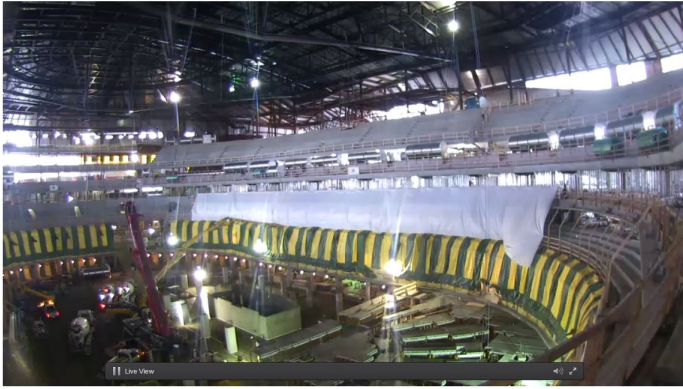

Robust, Streaming Systems for any purpose

Erdman Vision Systems are suitable for a wide range of applications, including construction site monitoring & documentation, promotional, beach, wildlife, weather and venue promotion.

Construction