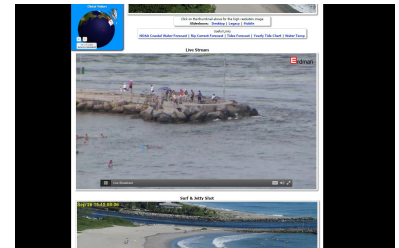

Introducing the Vision Vue. Want to show off your popular beach destination? Have a new marquee construction project you want to promote to prospective clients? This is the perfect live

webcam to bring any scene to life on the internet. The housing is outdoor ready utilizing an impact resistant polycarbonate enclosure that is impervious to water penetration.

ROGERS PLACE LIVE VIEW - SKY CAMERA

Beach

Wildlife, and Weather

One or more streaming cameras on AC or Solar Power

Server ingests streams from camera

Erdman Server Platform

Server Broadcasts video to any number of users